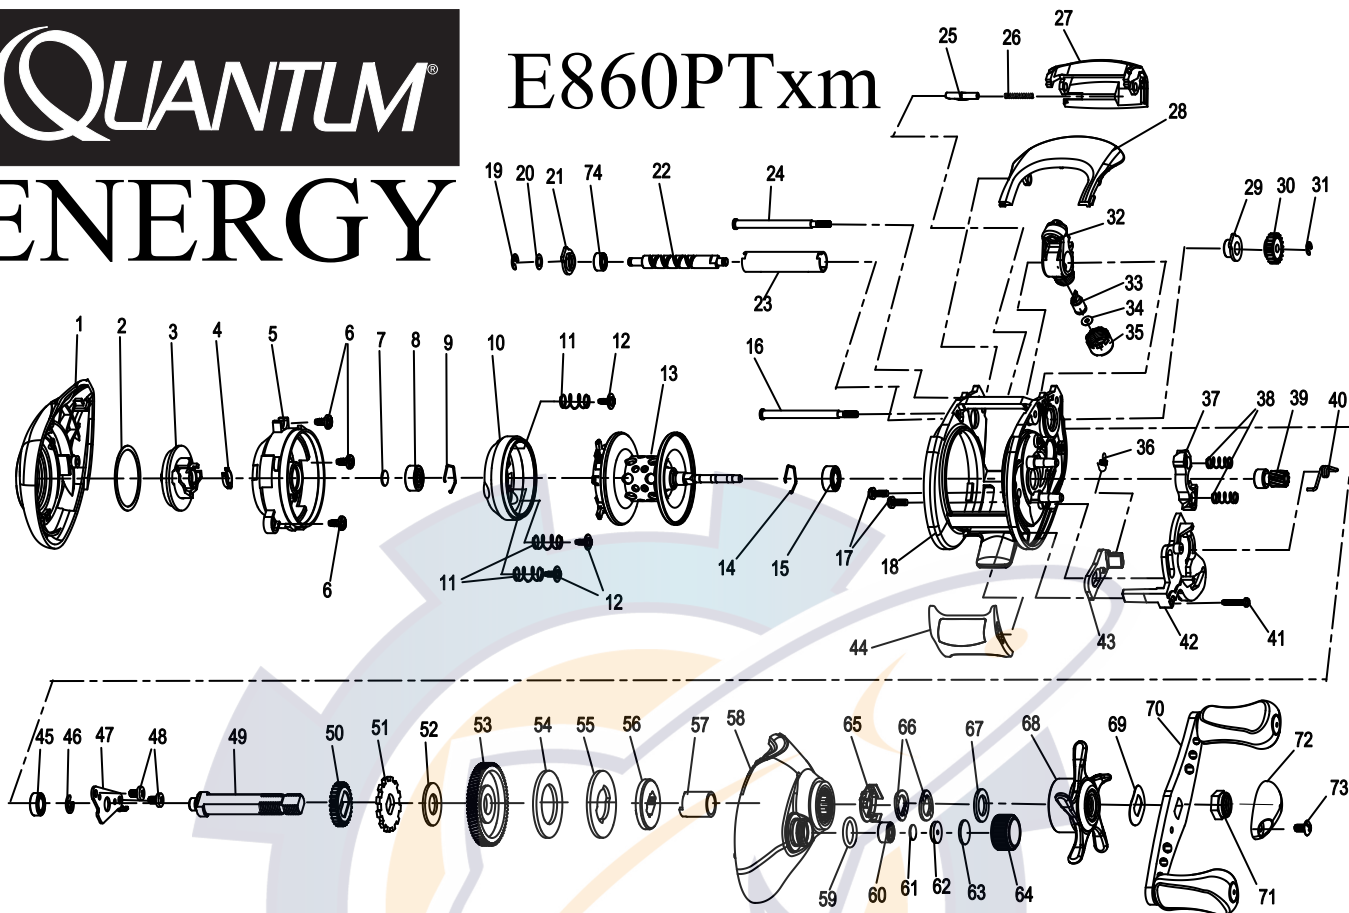

QUANTUM ENERGY

E860PTxm

Quantum Energy E860PTxm Part List

Key #	Description	Part No. E860PTxm	Key #	Description	Part No. E860PTxm
1	Palm Side Cover Assembly	SX323-01	38	Pinion Yoke Spring	CX040-01
2	Centrifugal Dial Washer	QV111-01	39	Pinion Gear Assembly	VW311-01
3	Centrifugal Dial Assembly	CX326-01	40	Release Slider Spring	CX104-01
4	Centrifugal Dial Spring	CX108-01	41	Thumb Bar Screw	ZW053-01
5	Spool Cover	CX051-01	42	Release Slider	CX039-01
6	Spool Cover Screw	QV125-01	43	Kick Lever	CX077-01
7	Spool Tension Shim	QW032-04	44	Thumb Bar	CX009-01
8	Spool Shaft Ball Bearing - Palm	QV017-01	45	Crank Shaft Ball Bearing -L	SW017-01
9	Clip Ring	HV080-01	46	E-Clip	QW120-01
10	Brake Ring Assembly	HV342-02	47	Crank Shaft Retainer	CX002-01
11	Brake Ring Retainer Spring	QV070-01	48	Crank Shaft Retainer Screw	JX107-01
12	Brake Ring Retainer Screw	CX076-01	49	Crank Shaft	CX008-01
13	Spool Assembly	AX321-02	50	O/S Drive Gear	ZW112-01
14	Clip Ring	HV080-01	51	Trip Ratchet	QW083-01
15	Spool Shaft Ball Bearing - Gear	JX106-01	52	Trip Ratchet Washer	QW111-03
16	Stabilizer Bar	CX061-01	53	Drive Gear	HV012-01
17	Gear Side Cover Screw	BV123-01	54	Drag Disc	SX059-02
18	Frame	CX001-06	55	Drag Key Washer	SX048-01
19	E-Clip	NX090-01	56	Link	SX036-01
20	Worm Shaft Washer	QW035-03	57	One Way Clutch Sleeve	SX052-01
21	Worm Shaft Bearing Retainer	CX067-01	58	Gear Side Cover Assembly	SX324-05
22	Worm Shaft	HV072-02	59	Spool Tension Knob O-Ring	QW101-01
23	Worm Shaft Guide	HV016-01	60	Spool Tension Knob Ball Bearing	SW117-01
24	Stabilizer Bar	CX061-01	61	Spool Tension Washer	QW032-04
25	Side Cover Locking Lever	CX119-01	62	Spool Tension Collar	QW081-01
26	Side Cover Locking Lever Spring	ZW096-01	63	Spool Cushion Washer	QW082-01
27	Front Support	SX099-01	64	Spool Tension Knob Assembly	CX333-03
28	Hood	CX027-06	65	Drag Click Spring Assembly	ZW4114
29	Worm Shaft Bushing - Gear	HV068-01	66	Spring "D" Washer	QW046-02
30	O/S Pinion Gear	HV085-01	67	Star Drag Washer	ZW032-02
31	E-Clip	NX090-01	68	Star Drag Assembly	CX355-03
32	Line Guide Carrier	CX047-01	69	Handle Washer	QW054-02
33	Line Guide Pawl	CX006-01	70	Handle Assembly	SX318-01
34	Line Guide Carrier Washer	BV035-01	71	Handle Nut	RV003-01
35	Line Guide Carrier Screw	ZW007-02	72	Handle Nut Cap	JX034-05
36	Kick Lever Spring	QV097-01	73	Handle Nut Cap Screw	QW123-01
37	Pinion Yoke	CX025-01	74	Worm Shaft Ball Bearing	XX117-01